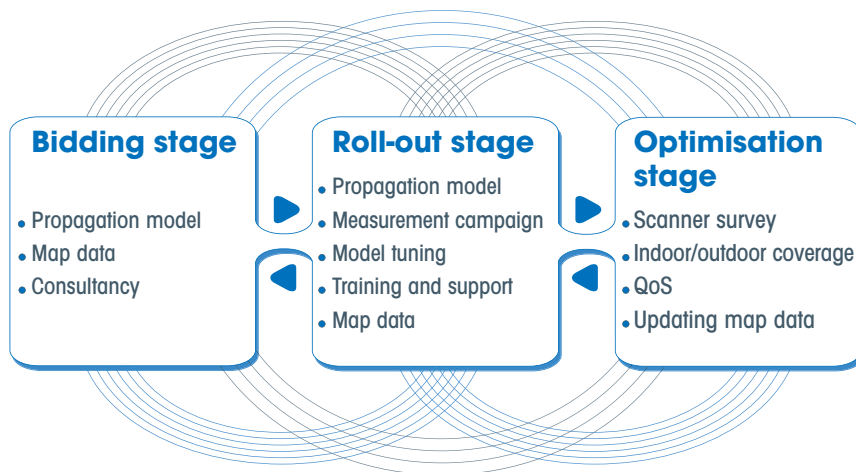

Global solutions for network design