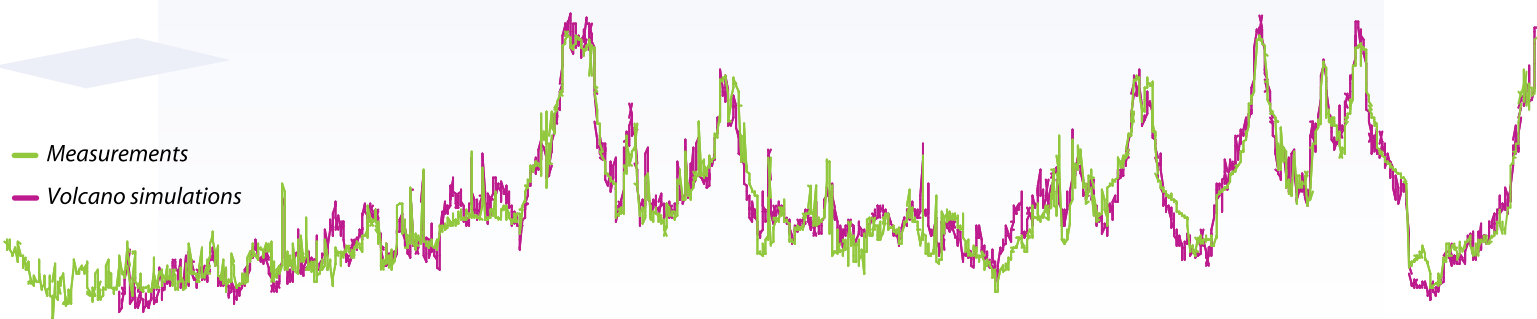

Volcano software

Volcano technology implements a range of unique SIRADEL propagation models, designed to quickly and accurately predict the radio coverage of any type of wireless network, as well as analyze point-to-point links.