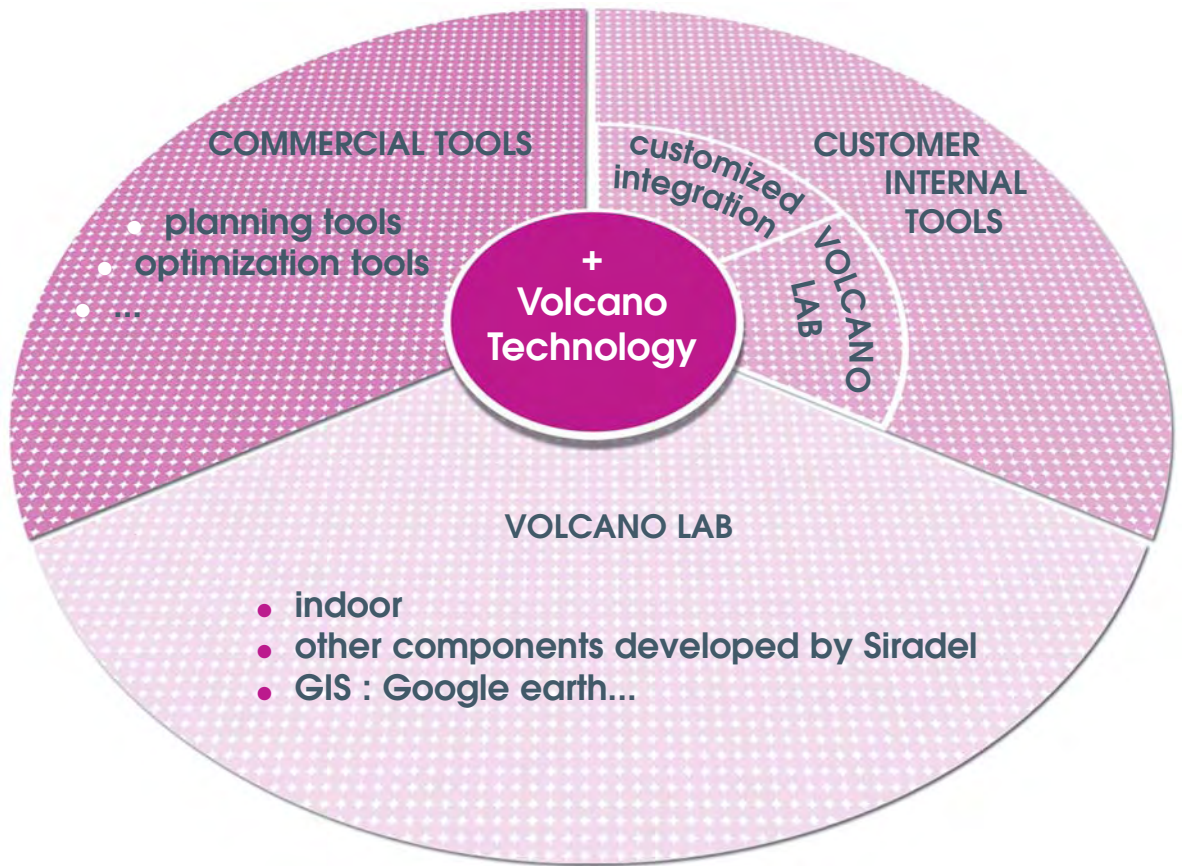

SIRADEL
a
world of accuracy

Mission in accuracy

SIRADEL is the initiator of commercial propagation model concept and now has already become the world leader in this important niche market in the telecom industry.

These are all key topics treated by **SIRADEL**'s R&D team to be always one step ahead and anticipate on future needs across the wireless industry (B3G, 4G, COFDMA, MIMO, Reconfigurability, UWB,...).

In addition, **SIRADEL** is a member of SEE, IEEE, the COST European scientific committee. Each year, **SIRADEL** actively participates and is also deeply involved in national/international R&D projects.

Volcano software

Volcano technology implements a range of unique SIRADEL propagation models, designed to quickly and accurately predict the radio coverage of any type of wireless network, as well as analyze point-to-point links.

To access Volcano technology and increase the capabilities of any planning or optimization tool, SIRADEL can propose a standard, customized or standalone solution.

Volcano solutions for any network planner