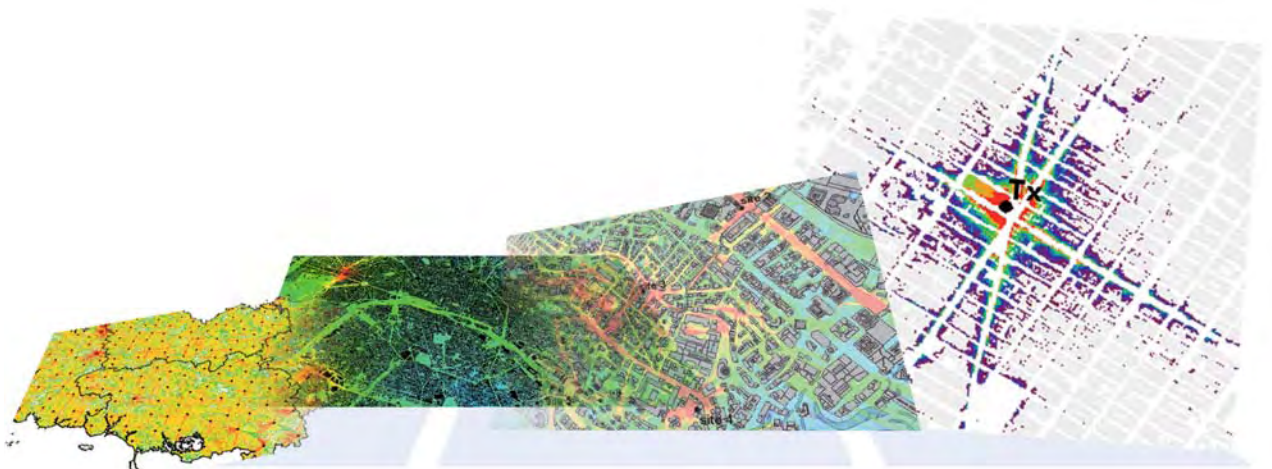

standard solution

customized solution

standalone solution